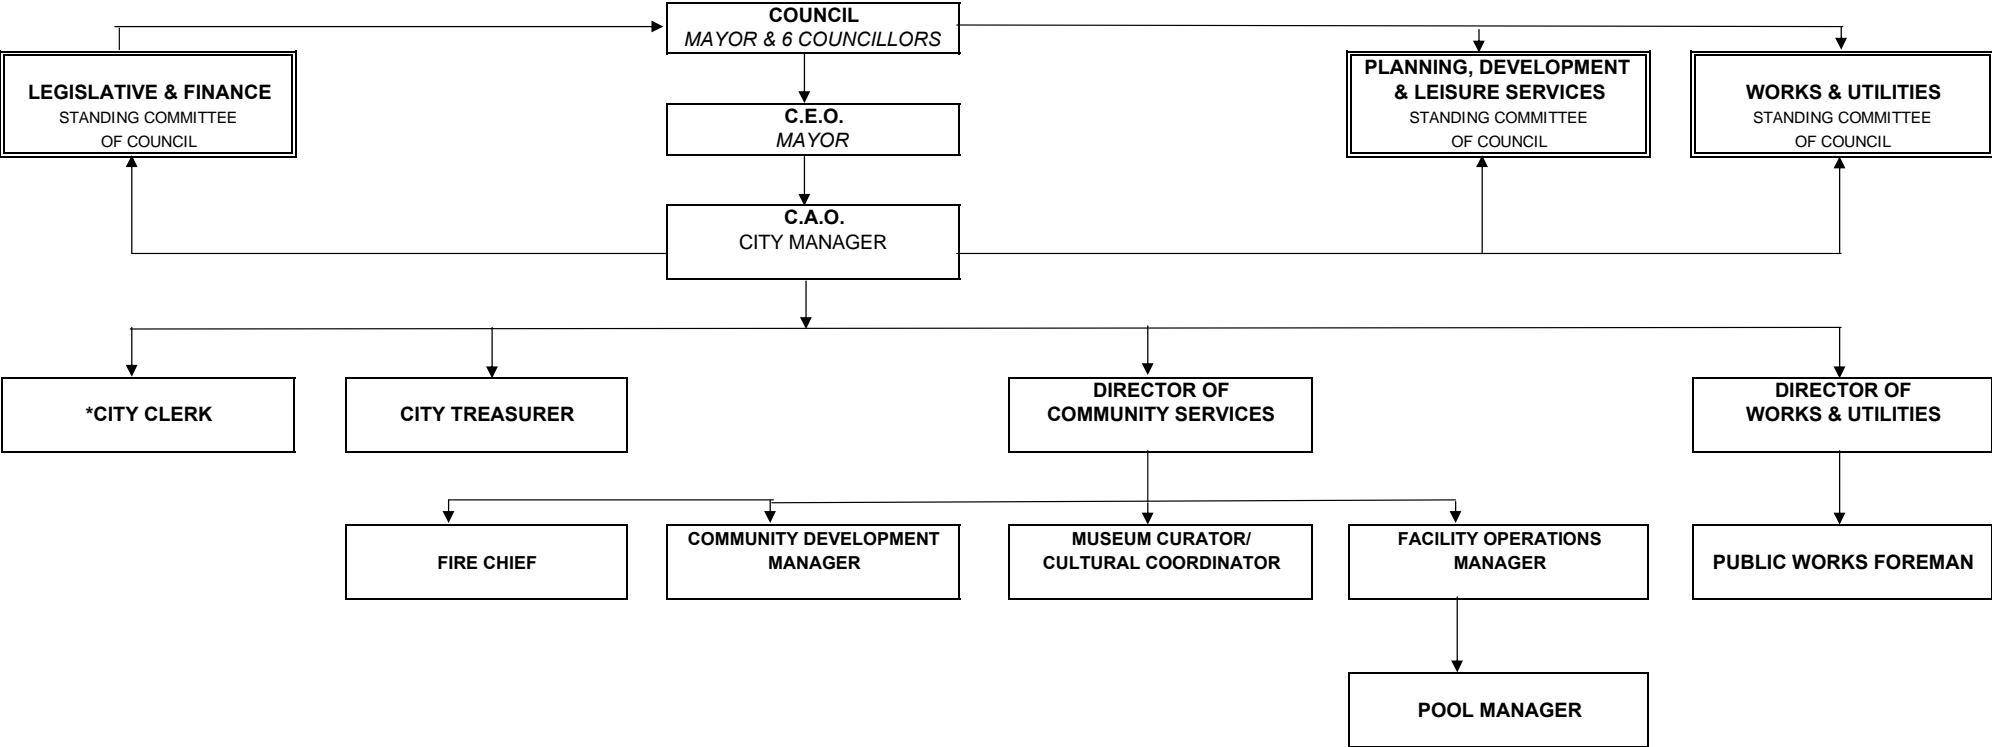

City of Melfort Organizational Chart

* Acting City Manager in CAO's absence

 Advisory

 Direct Authority